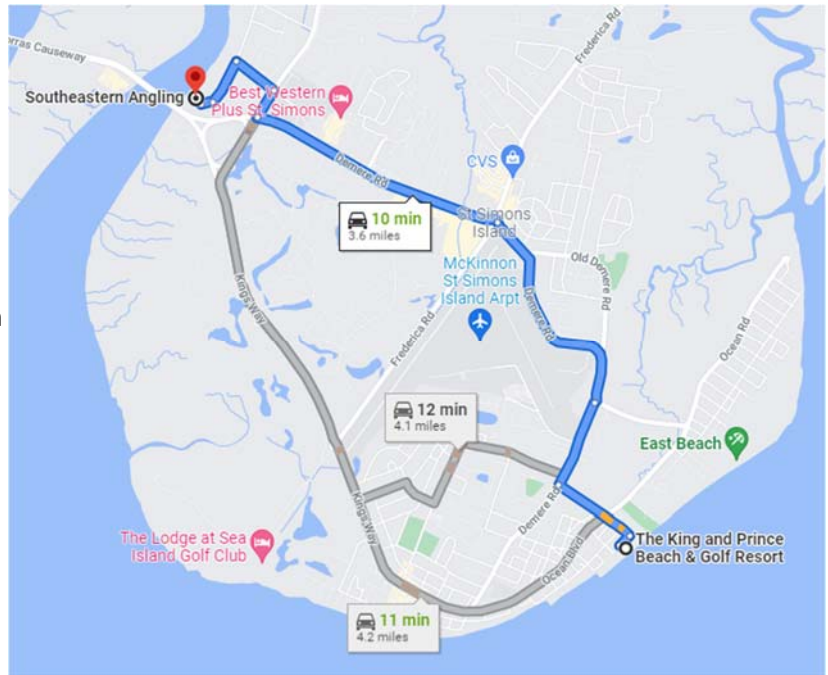

# DRIVING DIRECTIONS FOR FRIDAY AFTERNOON ACTIVITIES

## DRIVING DIRECTIONS TO SE ANGLING – CHARTER FISHING ACTIVITY

Southeastern Angling  
1000 Arthur J. Moore Drive, St. Simons Island  
(912) 270-7300

10 Minute - 3.6 miles drive

- Take Arnold Rd to Demere Rd.
- Follow Demere Rd. to Hamilton Rd.
- Continue on Hamilton Rd. to your destination

## DRIVING DIRECTIONS TO KING & PRINCE GOLF COURSE

The King and Prince Golf Course  
100 Tabbystone, St. Simons Island

25 min. – 12.2 miles drive  
(912) 634-0255

- Take Arnold Rd to Demere Rd.
- Take Frederica Rd. and Lawrence Rd. to Tabbystone
- Turn right onto Tabbystone
- Continue on Hamilton Rd. to your destination